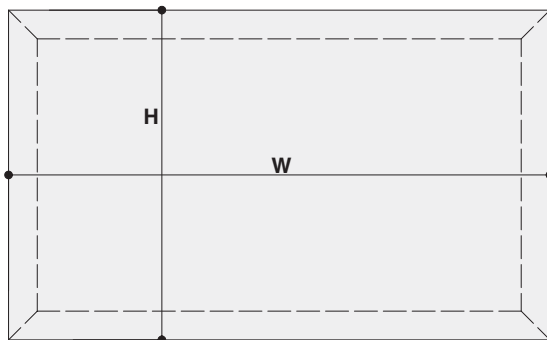

from 160 cm. to 400 cm. wide

TECHNICAL SPECIFICATIONS

CANALETTO WRAP AROUND is an excellent design solution for fix installations in professional, corporate and Home Cinema environments. Canaletto Wrap Around is an **edge less frame screen** that allows to achieve a perfect, smart and design look, combining the best high quality projection fabrics with the most demanding design needs.

Available in 1:1, 4:3, 16:9 and 16:10 ratios or bespoke sizes.

- Smart and neat finishing of the wrap **around corners**
- Outside frame screen dimension is the same as the viewing area
- Edges are 90° in all directions – full squareness
- Total frame depth including wall mounting brackets: 27 mm.
- Wall mounting brackets on upper and lower frame for SAFE installation
- Fixing brackets are NOT VISIBLE with wall mounted screen
- Innovative easy and quick fixing of the projection surface to the rear side of the frame with Velcro strip
- Available with 3D and 2D projection fabrics
- Flame retardant projection surfaces – classification M1, M2 and B1

The measures in the drawings are expressed in millimetres.

DIMENSIONS measures in cm				
1:1 Ratio Viewing area (WxH)	4:3 Ratio Viewing area (WxH)	16:9 Ratio Viewing area (WxH)	16:10 Ratio Viewing area (WxH)	Approx. net weight (Kg)
160 x 160	160 x 120	160 x 100	160 x 90	11
180 x 180	180 x 135	180 x 112	180 x 101	13
200 x 200	200 x 150	200 x 125	200 x 112	15
220 x 220	220 x 165	220 x 137	220 x 124	16
250 x 250	250 x 190	250 x 156	250 x 140	19
300 x 300	300 x 225	300 x 187	300 x 169	23
-	350 x 265	350 x 219	350 x 197	27
-	400 x 300	400 x 250	400 x 225	31