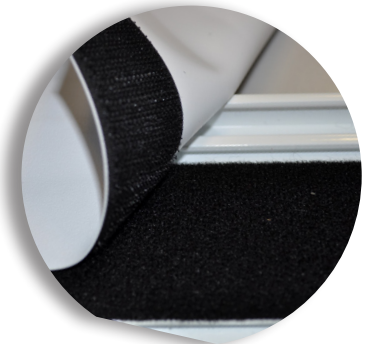

from 160 cm. to 400 cm. wide

TECHNICAL SPECIFICATIONS

CANALETTO WRAP AROUND is an excellent design solution for fix installations in professional, corporate and Home Cinema environments. Canaletto Wrap Around is an **edge less frame screen** that allows to achieve a perfect, smart and design look, combining the best high quality projection fabrics with the most demanding design needs.

Available in 1:1, 4:3, 16:9 and 16:10 ratios or bespoke sizes.

- Smart and neat finishing of the wrap **around corners**
- Outside frame screen dimension is the same as the viewing area
- Edges are 90° in all directions – full squareness
- Total frame depth including wall mounting brackets: 27 mm.
- Wall mounting brackets on upper and lower frame for SAFE installation
- Fixing brackets are NOT VISIBLE with wall mounted screen
- Innovative easy and quick fixing of the projection surface to the rear side of the frame with Velcro strip
- Available with 3D and 2D projection fabrics
- Flame retardant projection surfaces – classification M1, M2 and B1

PROJECTION CLOTHS			
Front projection surfaces	Gain		
White	1.2		
Lumi Grey	0.8		
Microperforated	1.1		
Lumi Grey Microperforated	0.8		
Foldaway*	1.5		
Bright Contrast 3D 0.8*	0.8		
Ultra HD*	1.2		

*Limited in height