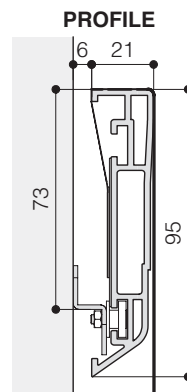

from 160 cm. to 400 cm. wide

TECHNICAL SPECIFICATIONS

CANALETTO WRAP AROUND is an excellent design solution for fix installations in professional, corporate and Home Cinema environments. Canaletto Wrap Around is an **edge less frame screen** that allows to achieve a perfect, smart and design look, combining the best high quality projection fabrics with the most demanding design needs.

Available in 1:1, 4:3, 16:9 and 16:10 ratios or bespoke sizes.

- Smart and neat finishing of the wrap **around corners**
- Outside frame screen dimension is the same as the viewing area
- Edges are 90° in all directions – full squareness
- Total frame depth including wall mounting brackets: 27 mm.
- Wall mounting brackets on upper and lower frame for SAFE installation
- Fixing brackets are NOT VISIBLE with wall mounted screen
- Innovative easy and quick fixing of the projection surface to the rear side of the frame with Velcro strip
- Available with 3D and 2D projection fabrics
- Flame retardant projection surfaces – classification M1, M2 and B1

The measures in the drawings are expressed in millimetres.

DIMENSIONS measures in cm				
1:1 Ratio Viewing area (WxH)	4:3 Ratio Viewing area (WxH)	16:9 Ratio Viewing area (WxH)	16:10 Ratio Viewing area (WxH)	Approx. net weight (Kg)
160 x 160	160 x 120	160 x 100	160 x 90	11
180 x 180	180 x 135	180 x 112	180 x 101	13
200 x 200	200 x 150	200 x 125	200 x 112	15
220 x 220	220 x 165	220 x 137	220 x 124	16
250 x 250	250 x 190	250 x 156	250 x 140	19
300 x 300	300 x 225	300 x 187	300 x 169	23
-	350 x 265	350 x 219	350 x 197	27
-	400 x 300	400 x 250	400 x 225	31